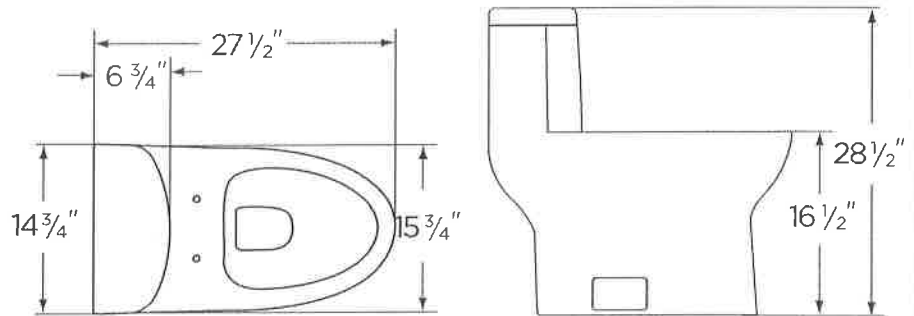

## Gravity One-Piece Toilet ErgoHeight™ 17" High Elongated Toilet

### Features:

- One Piece Toilet with Concealed trapway
- Elongated bowl, ADA height
- Single flush 1.28 gpf (4.8 Lpf)
- Fluidmaster® fill valve, WDI 3" flush valve
- Front mount tank lever
- Soft-closing seat cover
- Matching color ceramic floor bolt cover plates included

### Dimensions:

- Height ..... 28 1/2"
- Width ..... 15 3/4"
- Depth ..... 27 1/2"
- Rough-in ..... 12"
- Trapway (min) ..... 2"

THIS FIXTURE QUALIFIES ACCORDING TO ASME TEST PROCEDURES AS A LOW CONSUMPTION WATER CLOSET WITH AN AVERAGE CONSUMPTION OF 1.28 gpf (4.8 Lpf) OR LESS.