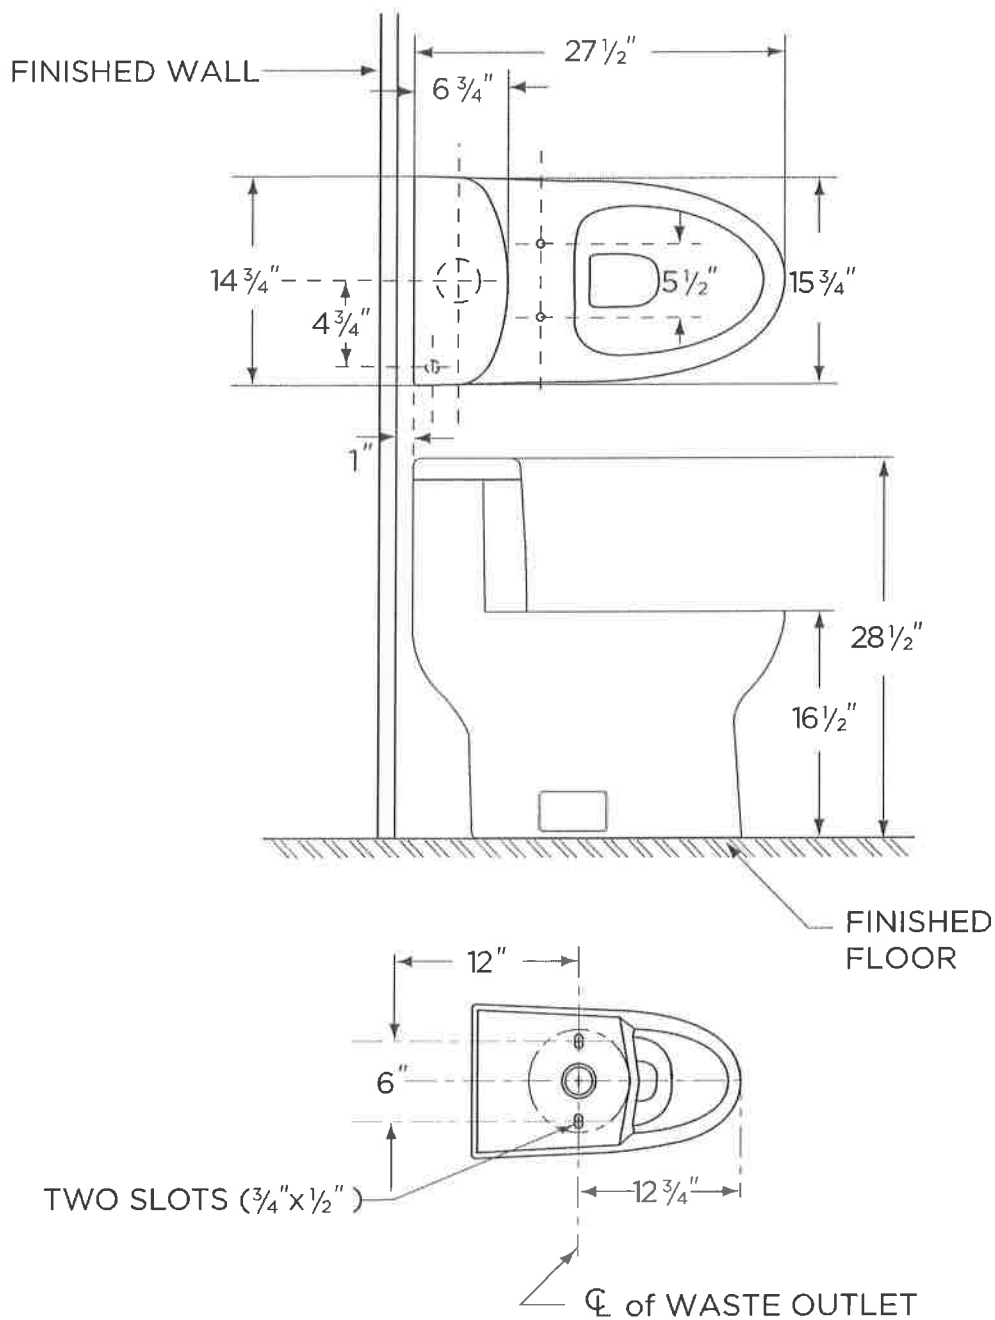

### Features:

- One Piece Toilet with Concealed trapway
- Elongated bowl, ADA height
- Single flush 1.28 gpf (4.8 Lpf)
- Fluidmaster® fill valve, WDI 3" flush valve
- Front mount tank lever
- Soft-closing seat cover
- Matching color ceramic floor bolt cover plates included

### Dimensions:

- Height ..... 28 1/2"
- Width ..... 15 3/4"
- Depth ..... 27 1/2"
- Rough-in ..... 12"
- Trapway (min) ..... 2"

THIS FIXTURE QUALIFIES ACCORDING TO ASME TEST PROCEDURES AS A LOW CONSUMPTION WATER CLOSET WITH AN AVERAGE CONSUMPTION OF 1.28 gpf (4.8 Lpf) OR LESS.

# GERBER

1.28 gpf (4.8 Lpf)

TOILET  
21-019  
12" Rough-in  
(One-Piece)

THIS FIXTURE QUALIFIES ACCORDING TO ASME TEST PROCEDURES AS A LOW CONSUMPTION WATER CLOSET WITH AN AVERAGE CONSUMPTION OF 1.28 gpf (4.8 Lpf) OR LESS.

**IMPORTANT:**  
Dimensions of fixtures are nominal and may vary within the range of tolerances established by ASME Standard A 112.19.2.  
THIS FIXTURE QUALIFIES ACCORDING TO ASME TEST PROCEDURES AS A LOW CONSUMPTION WATER CLOSET WITH AN AVERAGE CONSUMPTION OF 1.28 gpf (4.8 Lpf) OR LESS.